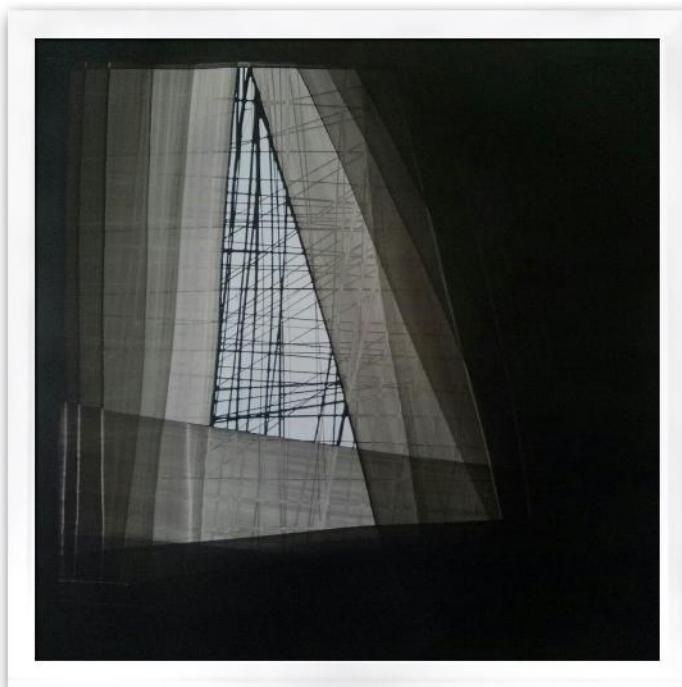

What's New?

Modern Art

Contemporary Art

Catalogue

HOME - EVENTS & EXHIBITIONS - CURRENT - ONLINE | OFFLINE - AMIT THORAT

Amit Thorat

Ref. ID: AAT16

Type: Painting

Artist: Amit Thorat

Title: Untitled

Year: 2016

Size: 24 x 24 Inches

Medium: Ink on Paper

Category: Contemporary Art

Style: Abstract

Provenance: The work is directly from the artist.
Certificate of Authenticity from the artist.

PRICE ON REQUEST

For additional works by the artist log on to www.gallery7.com