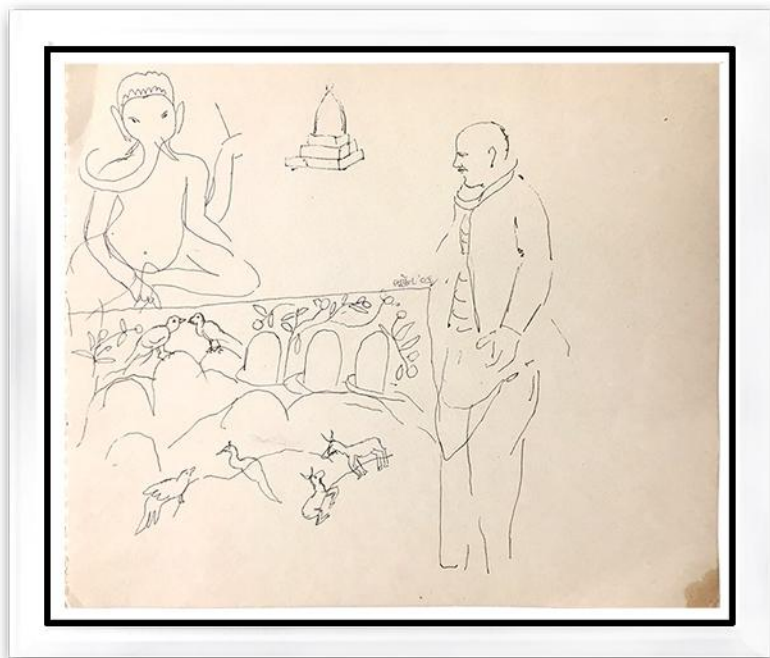

What's New?

Modern Art

Contemporary Art

Catalogue

HOME - EVENTS & EXHIBITIONS - CURRENT - ONLINE | OFFLINE - BHUPEN KHAKHAR

Bhupen Khakhar

Ref. ID: BK24

Type: Painting

Artist: Bhupen Khakhar

Title: Untitled (Double-Sided) (Front)

Year: 1996

Size: 9 x 11 Inches

Medium: Ink on Paper

Category: Modern Art

Style: Figurative

Provenance: Property of a Prominent Collector.
Originally acquired directly from the late artist.

PRICE ON REQUEST

For additional works by the artist log on to www.gallery7.com