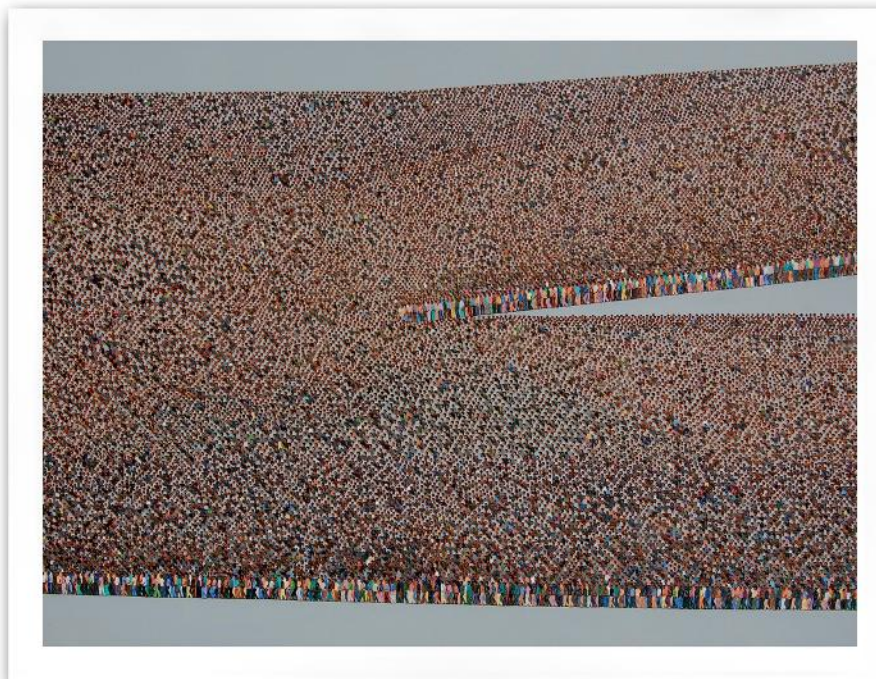

What's New?

Modern Art

Contemporary Art

Catalogue

HOME - EVENTS & EXHIBITIONS - CURRENT - ONLINE | OFFLINE - APURBA NANDI

Apurba Nandi

Ref. ID: APN16

Type: Painting

Artist: Apurba Nandi

Title: One Way

Year: 2015

Size: 36 x 48 Inches

Medium: Acrylic on Canvas

Category: Contemporary Art

Style: Figurative

Provenance: The work is directly from the artist.
Certificate of Authenticity from the artist.

PRICE ON REQUEST

For additional works by the artist log on to www.gallery7.com