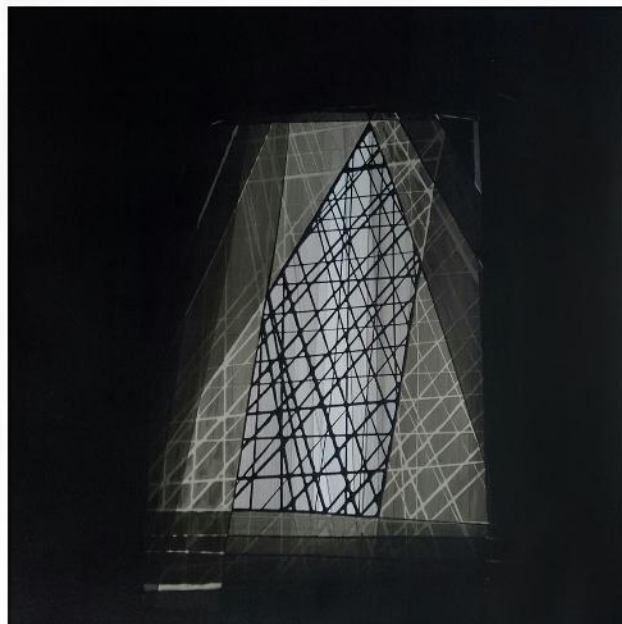

What's New?

Modern Art

Contemporary Art

Catalogue

HOME - EVENTS & EXHIBITIONS - CURRENT - ONLINE | OFFLINE - AMIT THORAT

Amit Thorat

Ref. ID: AAT14

Type: Painting

Artist: Amit Thorat

Title: Untitled

Year: 2016

Size: 24 x 24 Inches

Medium: Ink on Paper

Category: Contemporary Art

Style: Abstract

Provenance: The work is directly from the artist.
Certificate of Authenticity from the artist.

PRICE ON REQUEST

For additional works by the artist log on to www.gallery7.com